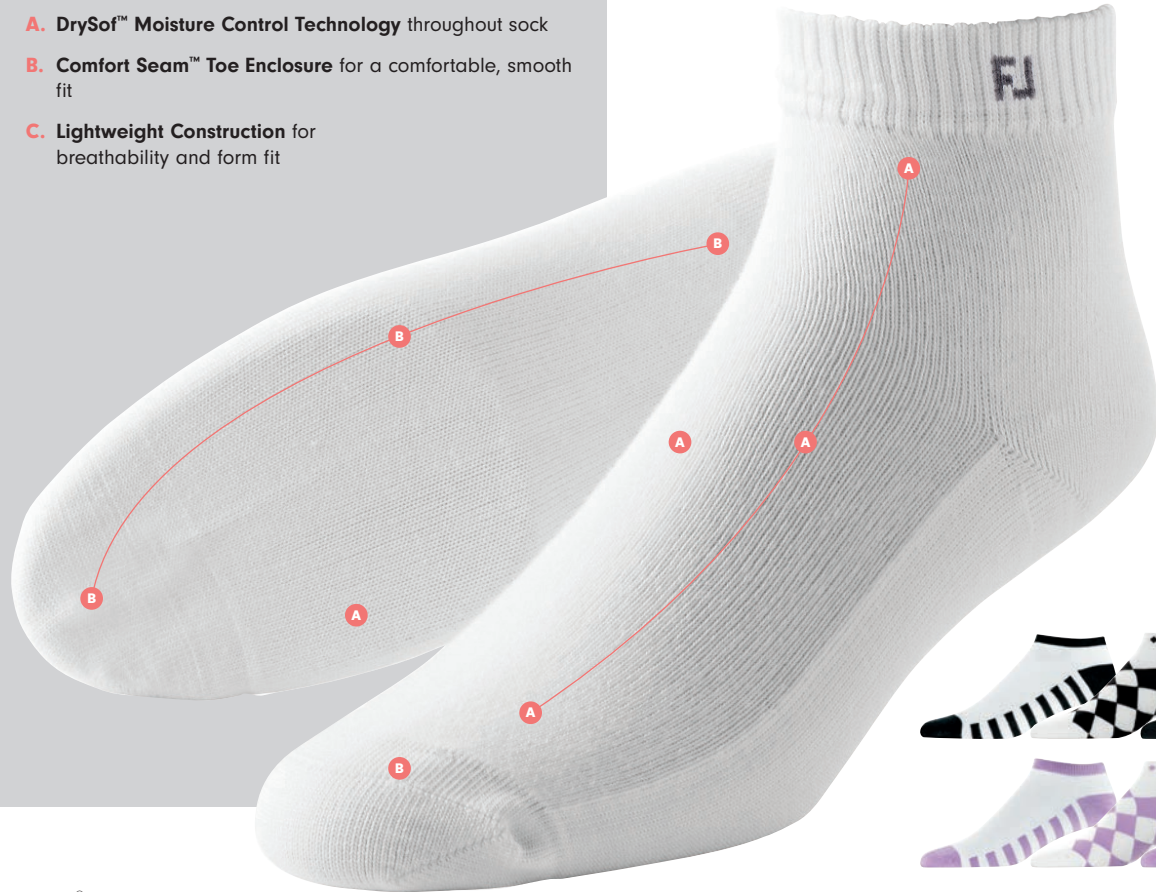

- A. DrySof™ Moisture Control Technology** throughout sock
- B. Comfort Seam™ Toe Enclosure** for a comfortable, smooth fit
- C. Lightweight Construction** for breathability and form fit

PRODRY® LIGHTWEIGHT